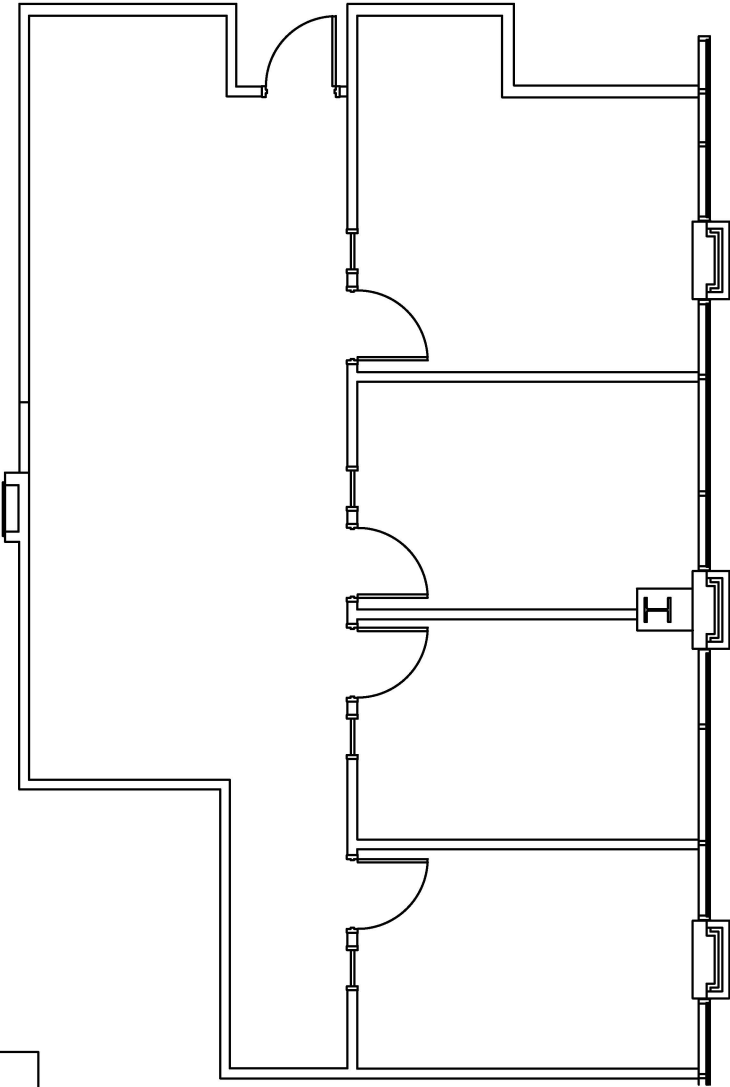

999 SHADY GROVE RD
MEMPHIS, TN

FIRST FLOOR

SUITE 106

Floor Plan Inset