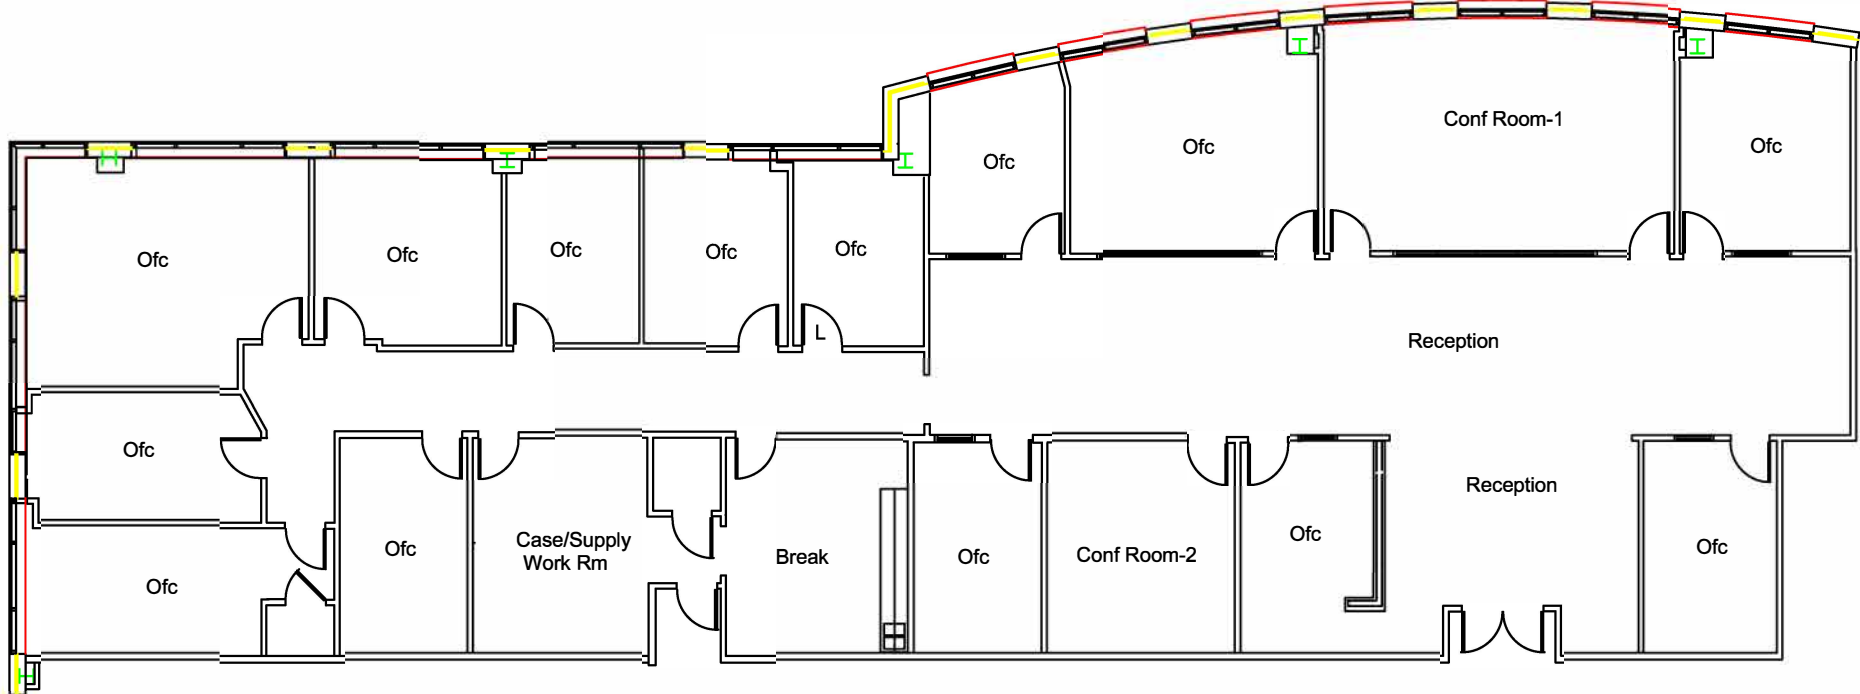

999 SHADY GROVE RD
MEMPHIS, TN

THIRD FLOOR

SUITE 301

Floor Plan Inset