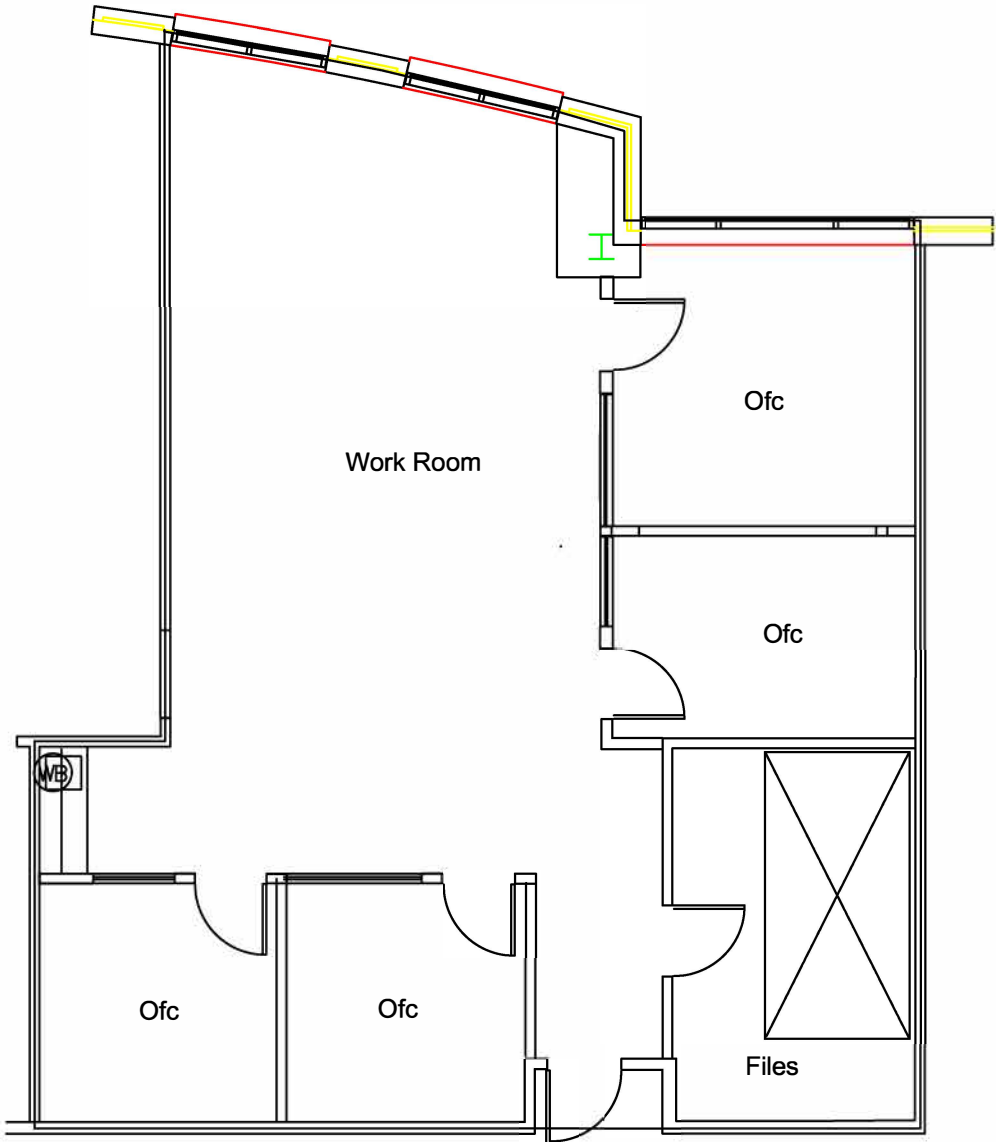

999 SHADY GROVE RD
MEMPHIS, TN

THIRD FLOOR

SUITE 303

Floor Plan Inset