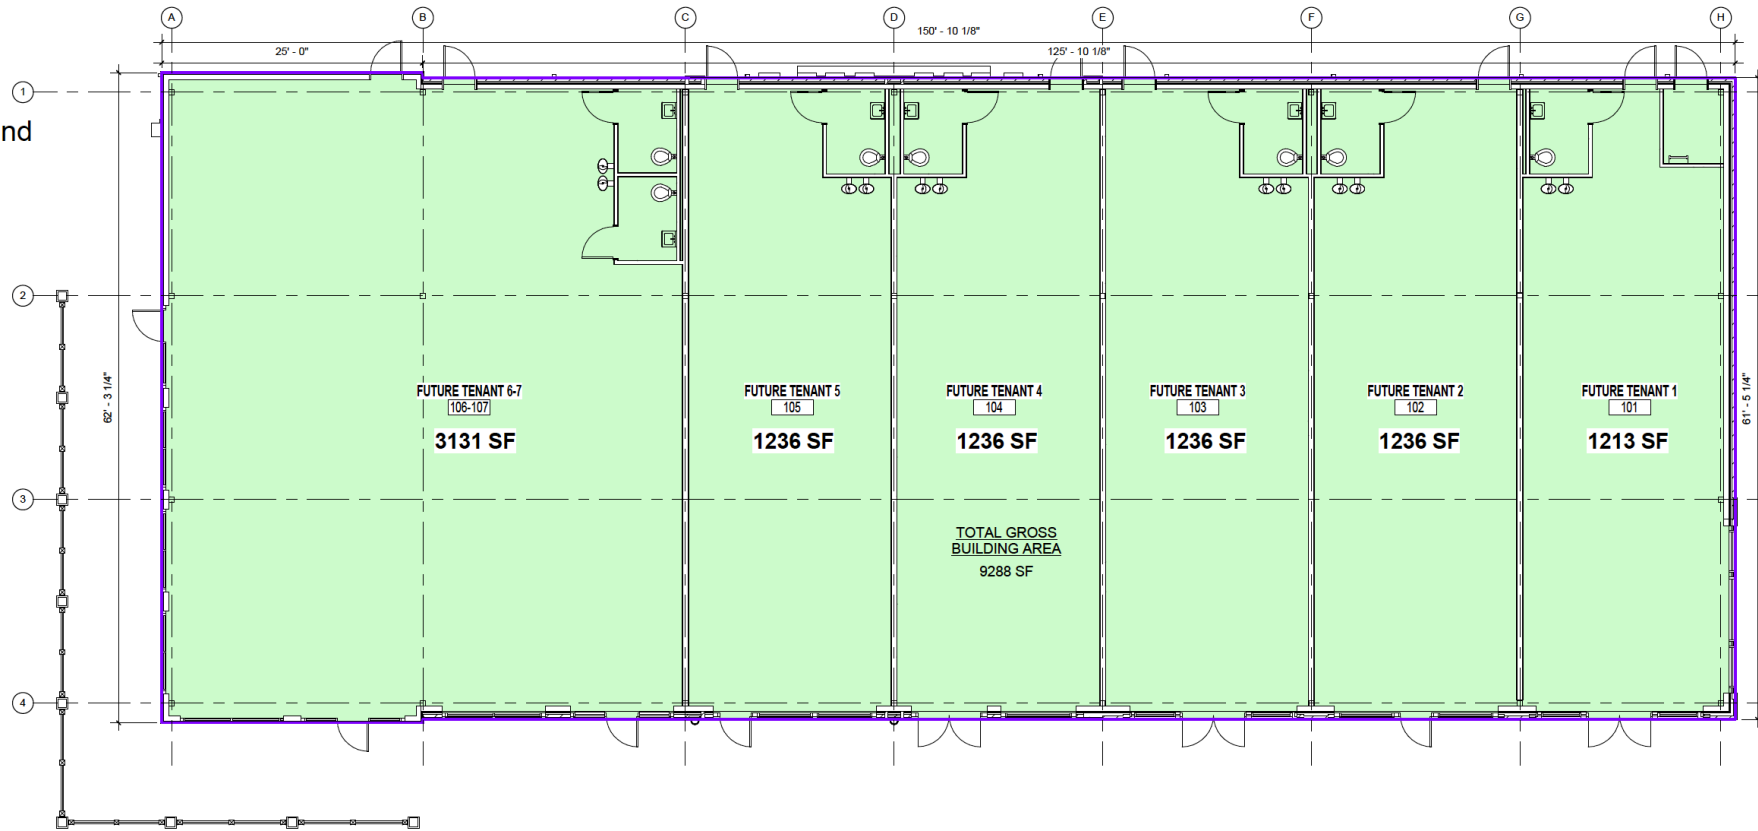

Gross Building Area Legend

Gross Building Area

1 FIRST FLOOR
1/8" = 1'-0"