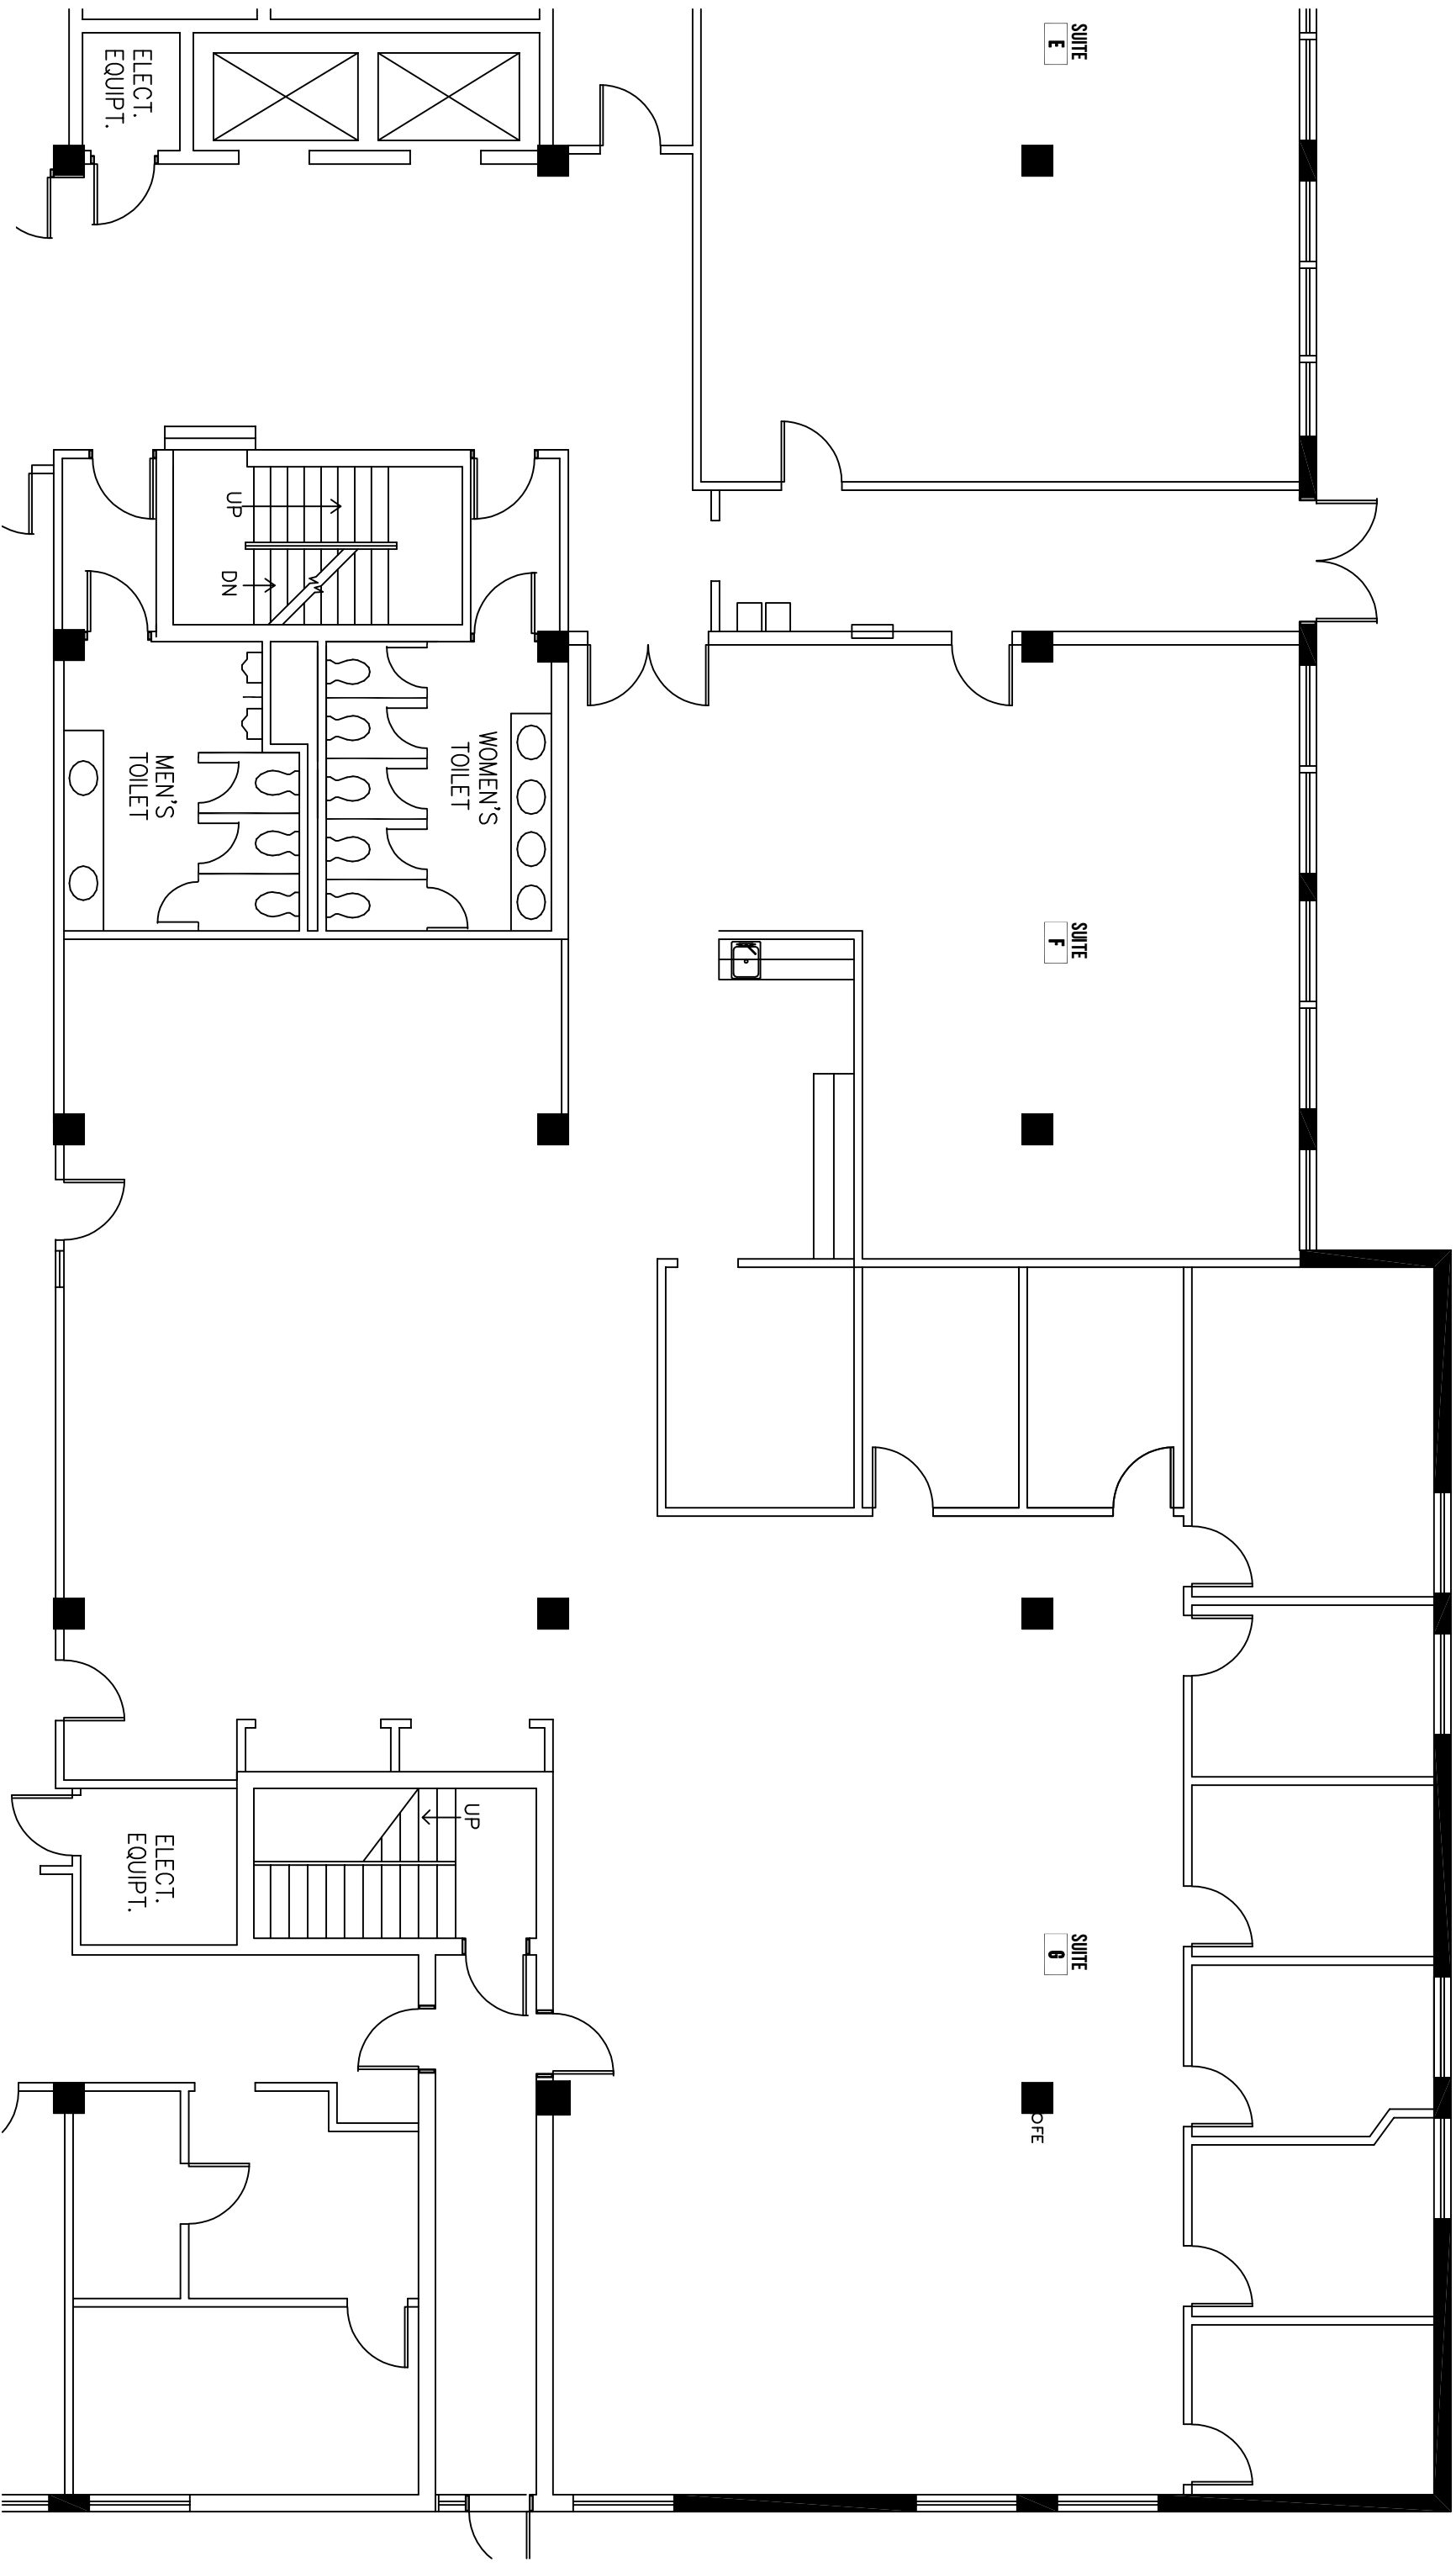

ELEVATE
DESIGN

SUITE
E

SUITE
F

SUITE
G

OFFE

ELECT.
EQUIPT.

MEN'S
TOILET

WOMEN'S
TOILET

ELECT.
EQUIPT.

SCALE: 1/8"=1'-0"

East Park II
FIRST FLOOR: SUITE F & G
ISSUE DATE: 08.21.2018