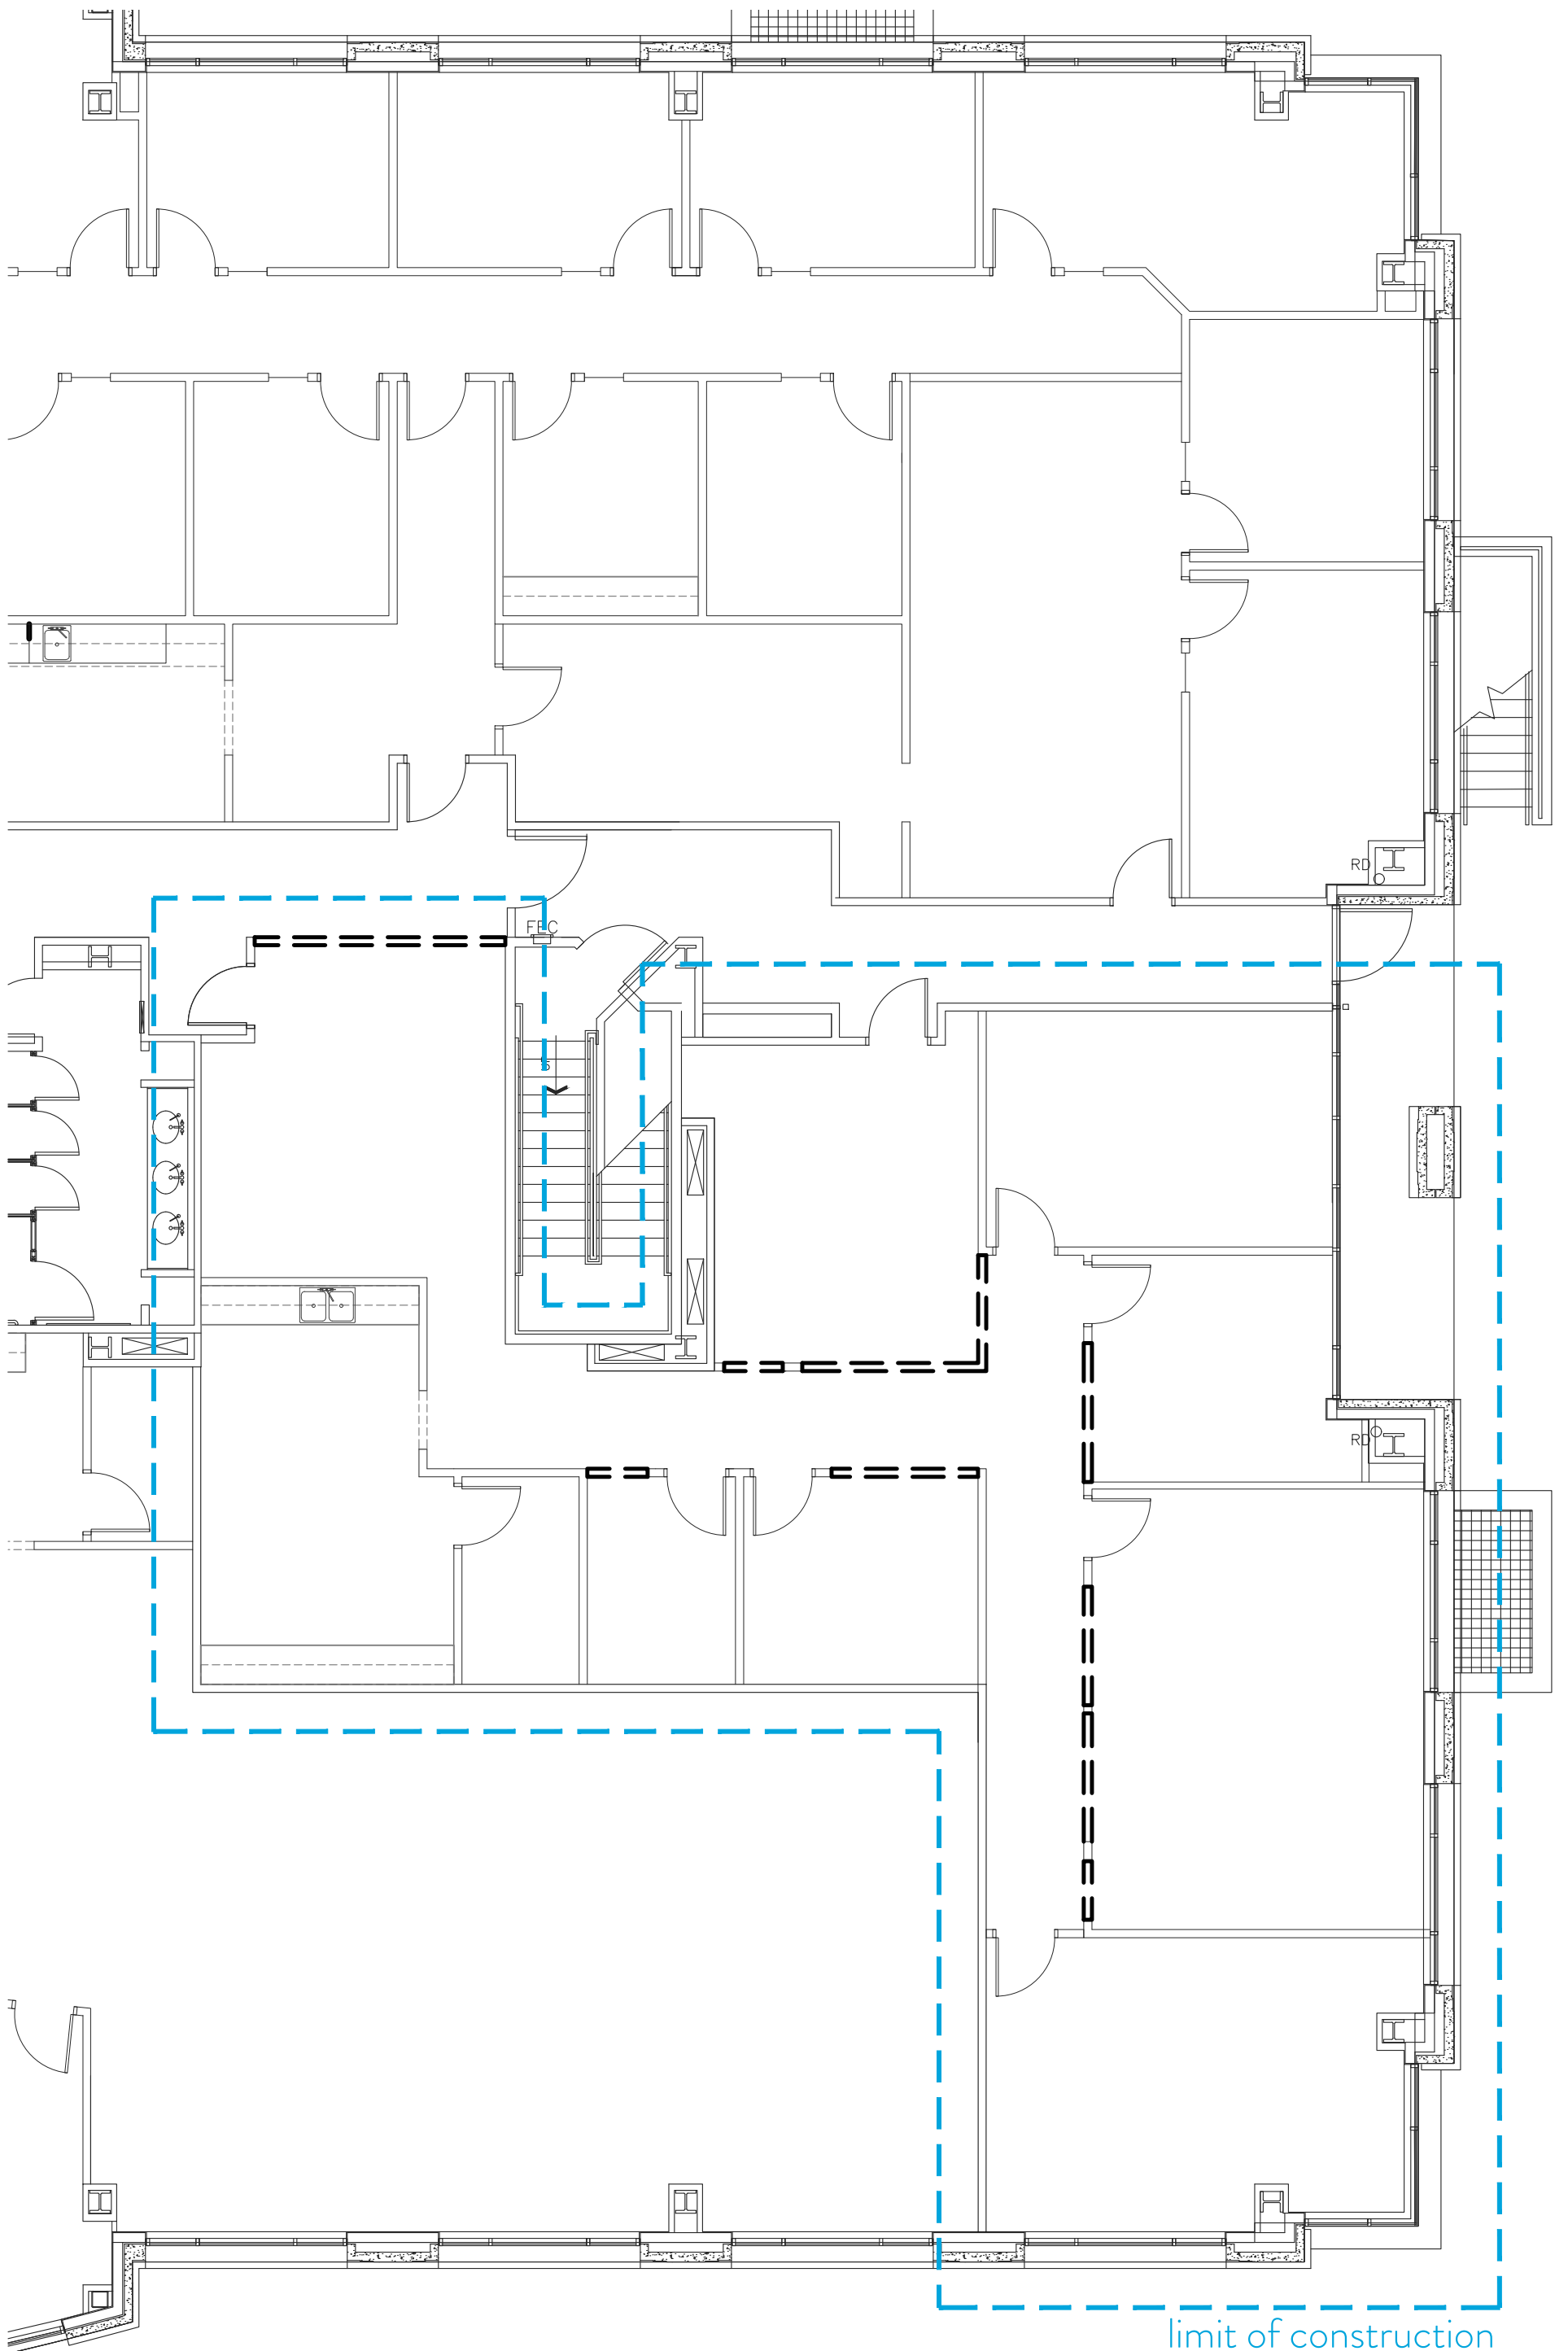

limit of construction

Spec Suite 170 @ 3000 Meridian

SPACE PLAN #1

ISSUE DATE: 02.24.2025

SCALE: 1/8"=1'-0"

ELEVATE
DESIGN