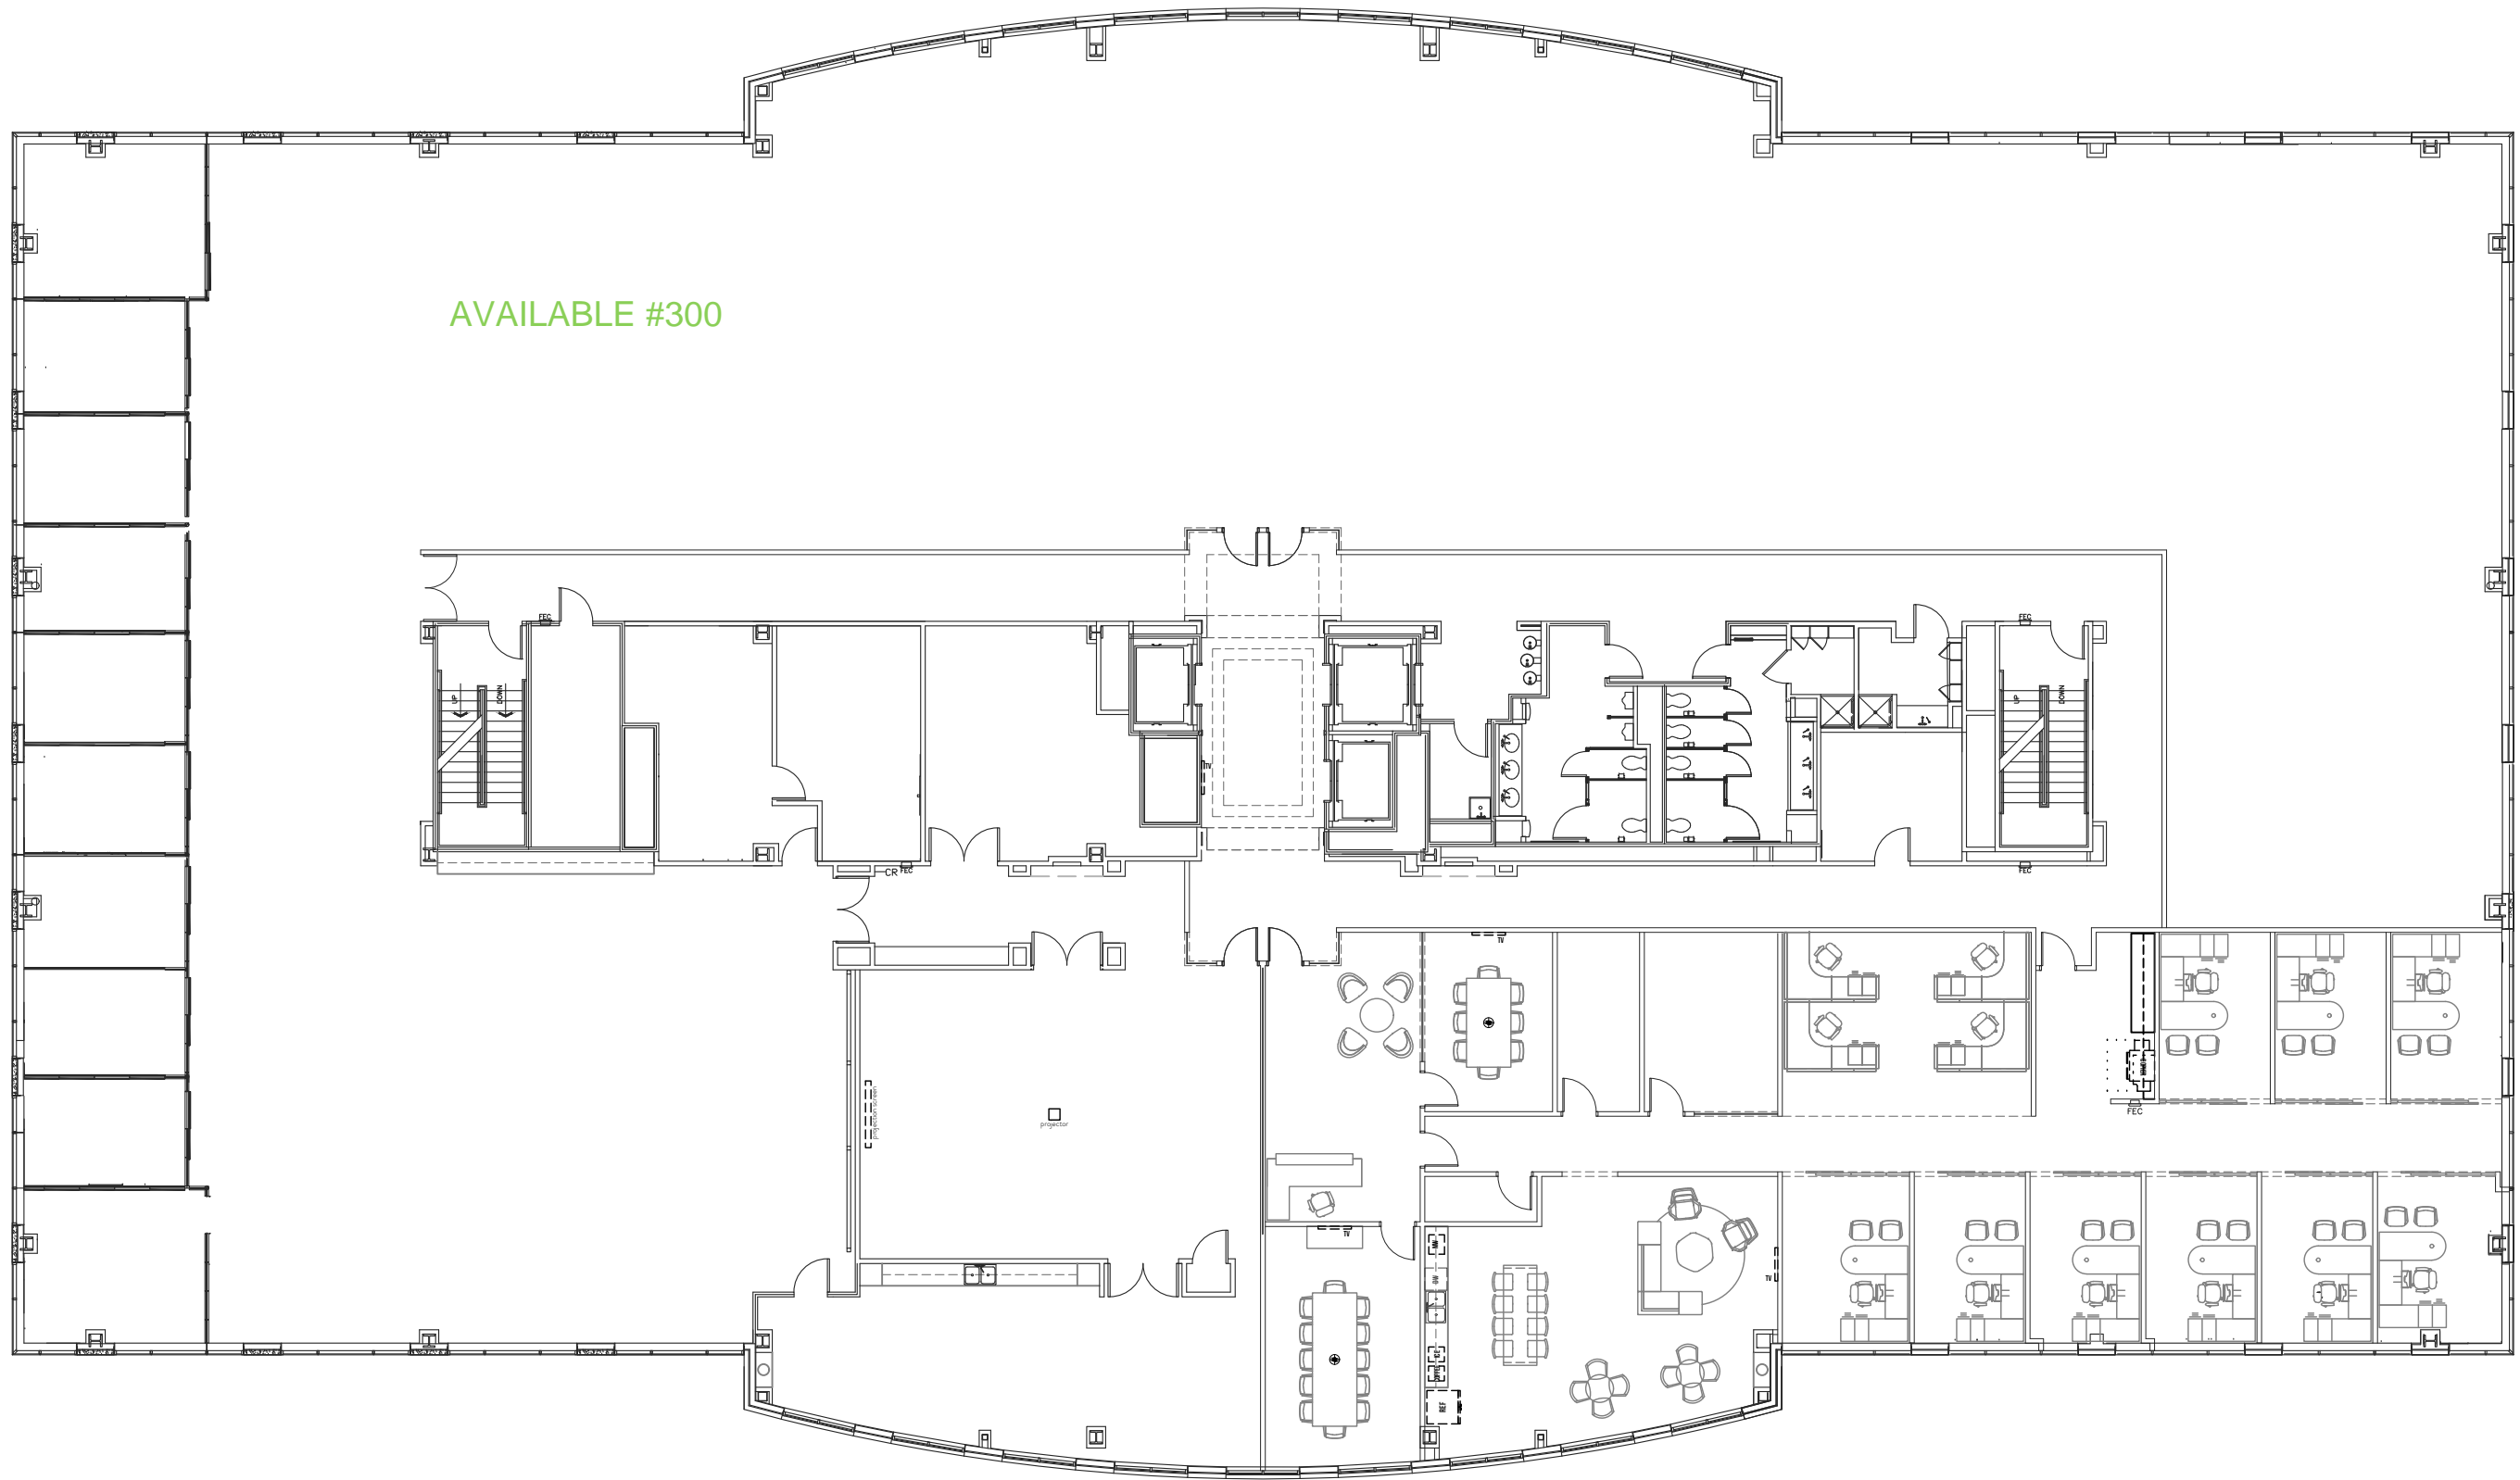

AVAILABLE #300

**ELEVATE**  
DESIGN  
©2016 ELEVATE DESIGN, LLC. ALL RIGHTS RESERVED.

3000 Meridian  
3RD FLOOR AS-BUILT

ISSUE DATE: 12.10.2024

SCALE: 1/16"=1'-0"

→ 65 N

4th Floor