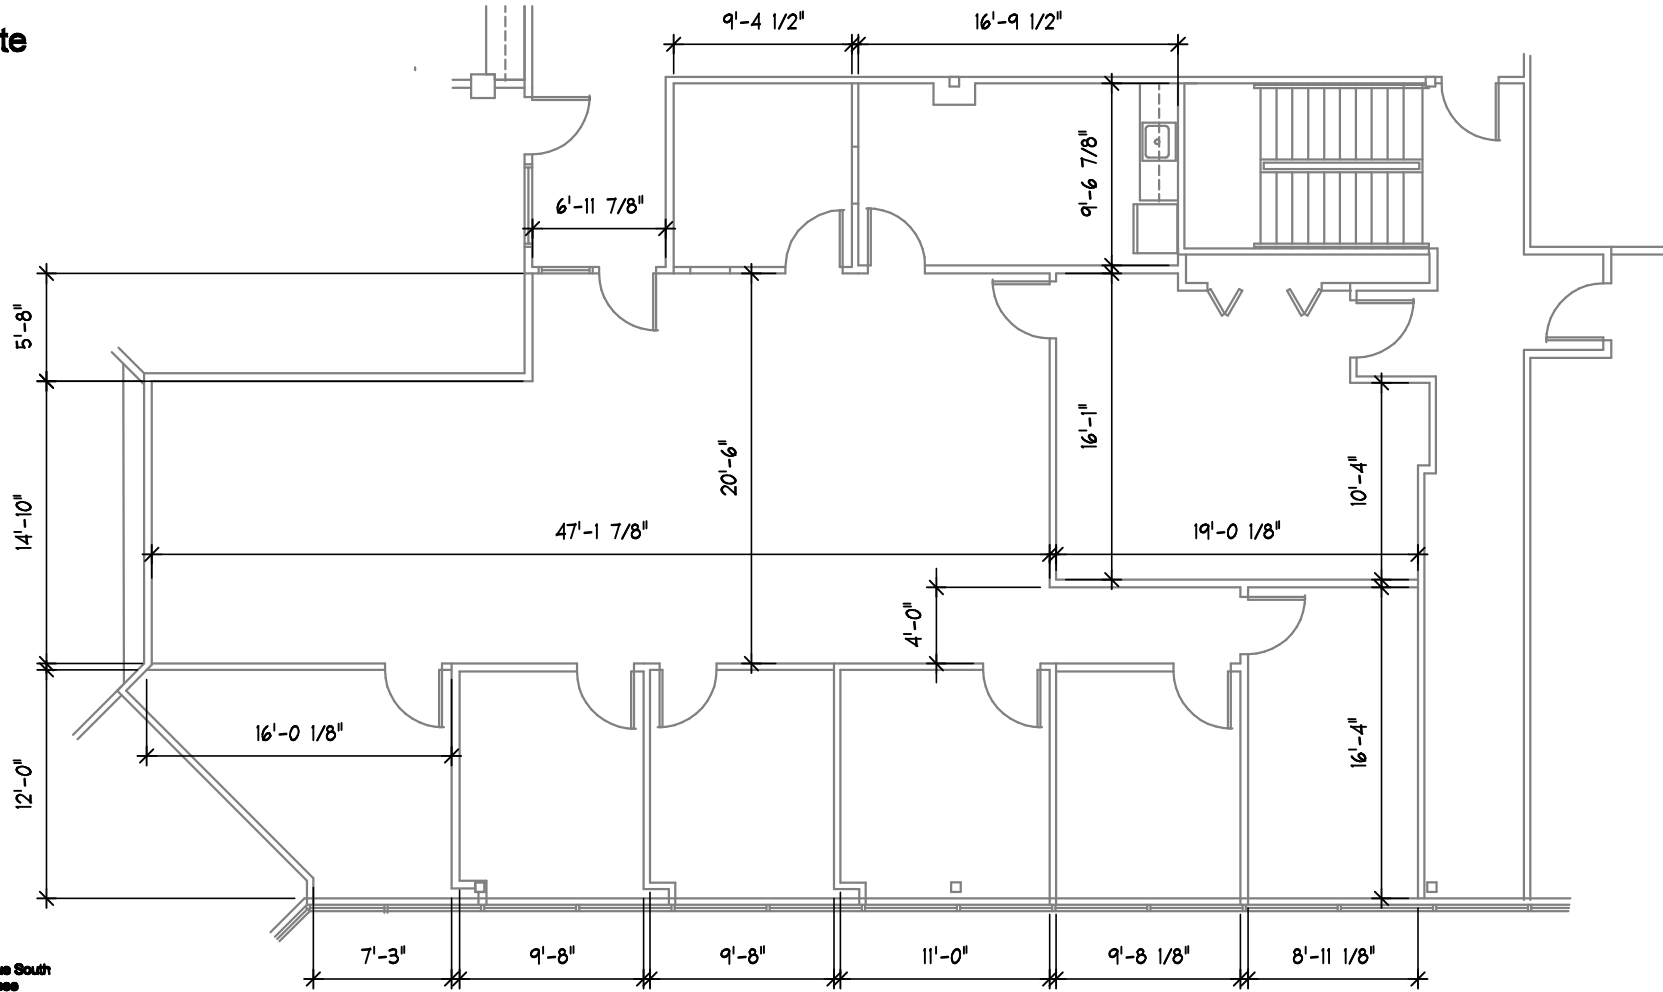

Corporate

Interior

Design

2115 Eighth Avenue South
Nashville, Tennessee
37204

PH: (615) 728-1141
FAX: (615) 728-1008

SUITE 125 LOCATION: BRENTWOOD COMMONS I, BRENTWOOD, TN		DATE: 8/1/2019
RE: AS-BUILT FLOOR PLAN SCALE: NOT TO SCALE		SHEET: 1 OF 1 JOB #: 8990-000