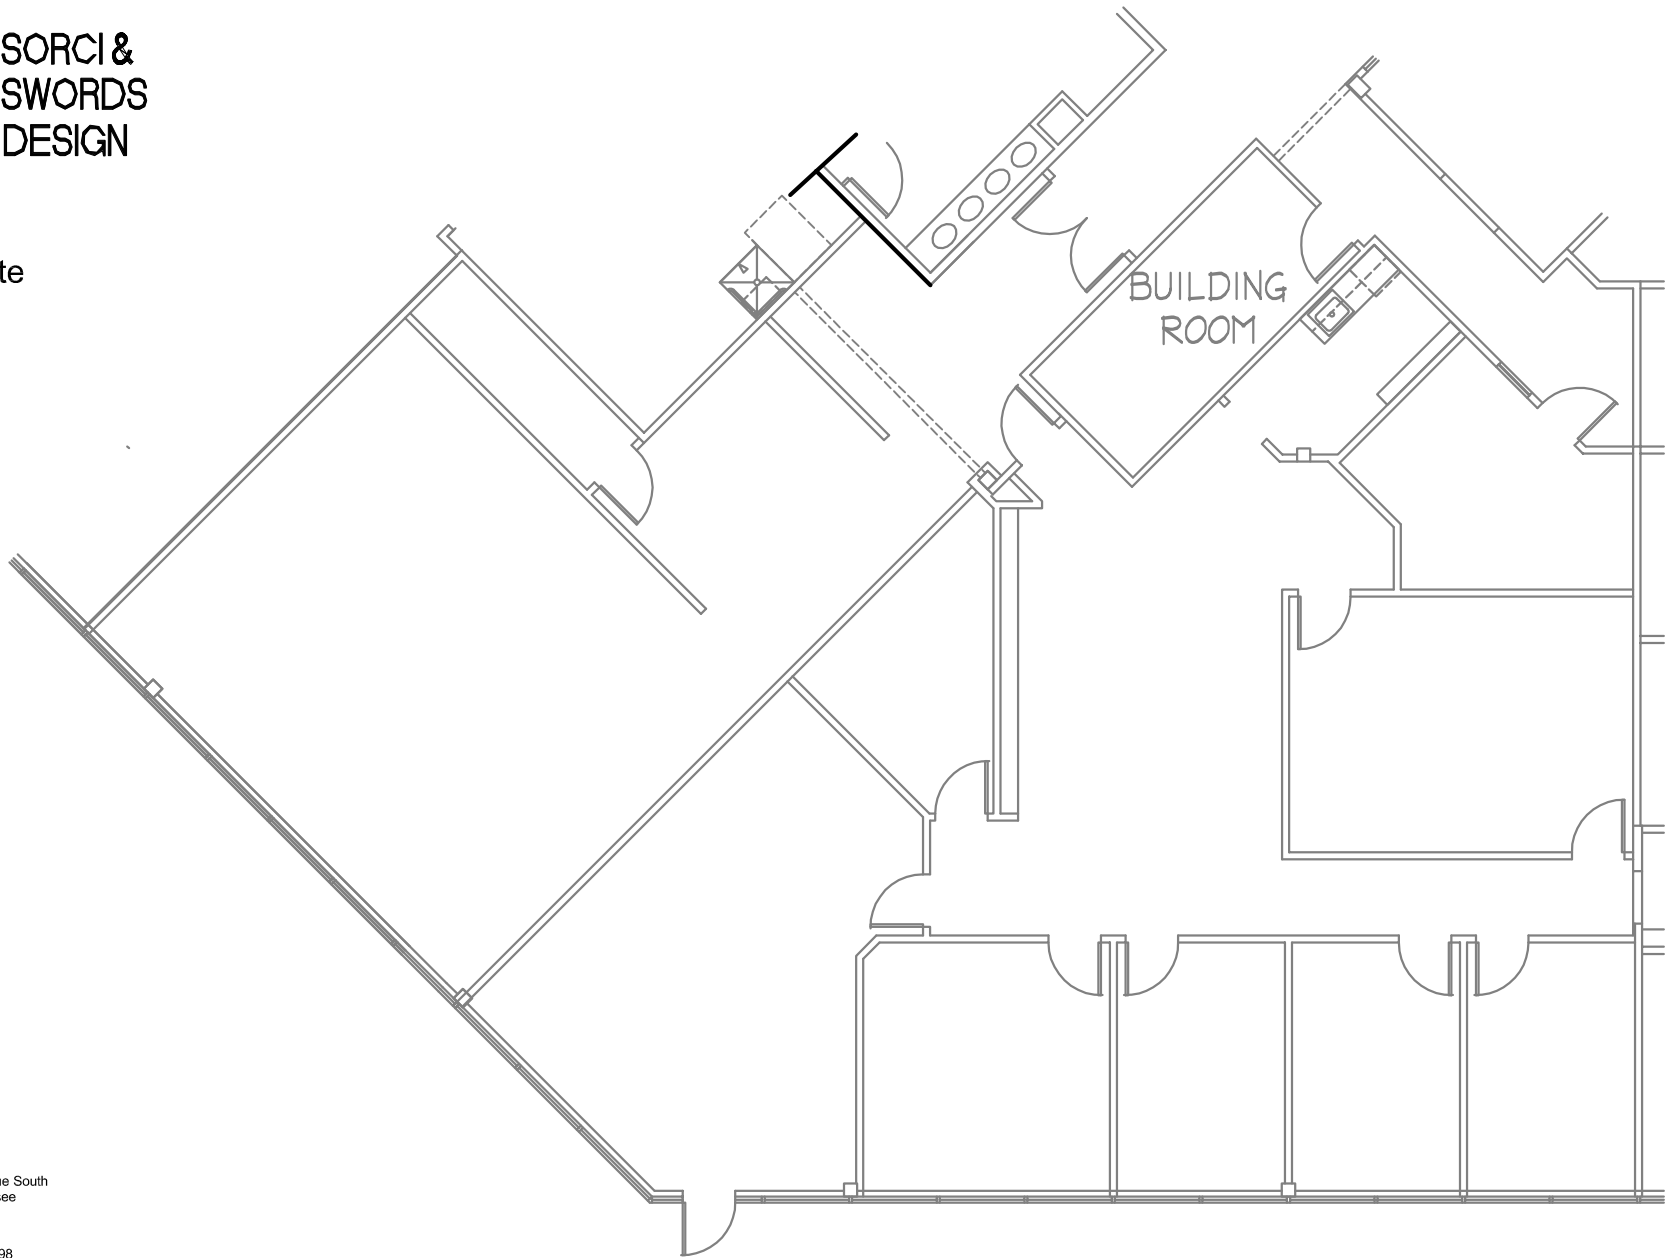

Corporate

Interior

Design

2115 Elgth Avenue South
Nashville, Tennessee
37204

PH:(615) 726-1141
FAX: (615) 726-1098

PROJECT: SUITE 2-170 LOCATION: BRENTWOOD COMMONS II	DATE: 4/30/21
RE: AS-BUILT FLOOR PLAN SCALE: NOT TO SCALE	SHEET: 1 OF 1 JOB #: 8990-000