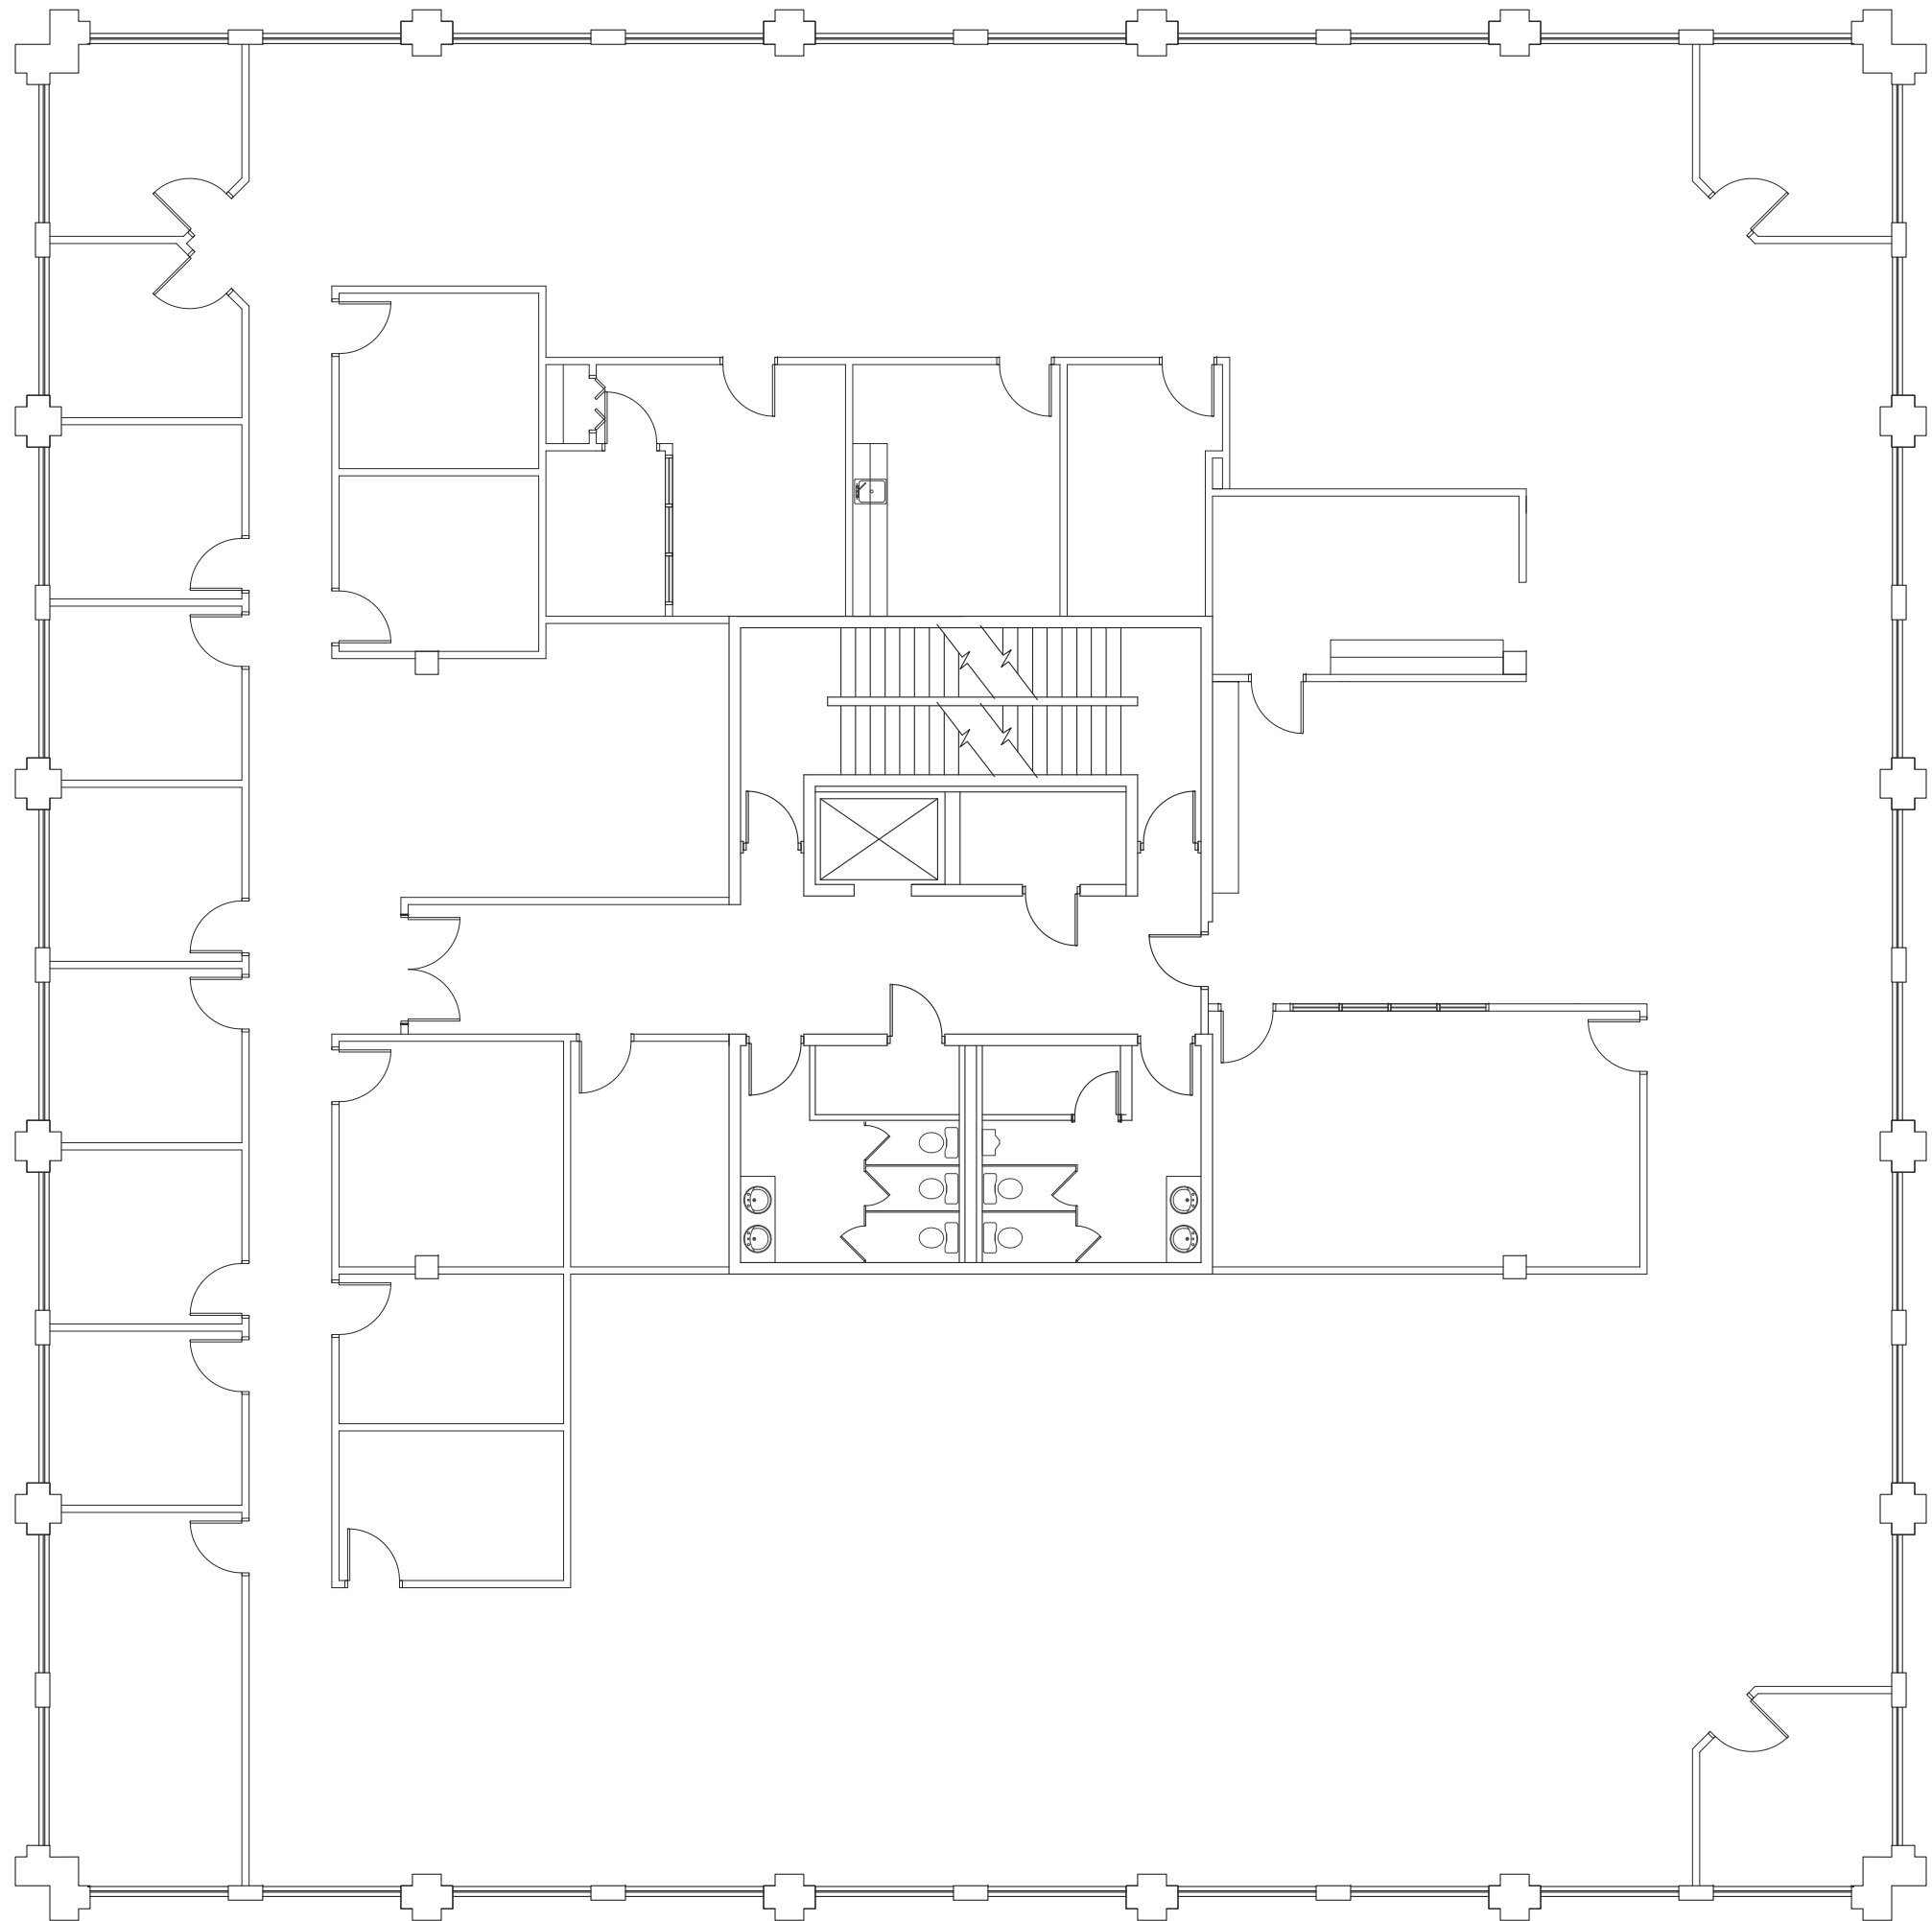

**ELEVATE**  
DESIGN  
©2018 ELEVATE DESIGN, LLC. ALL RIGHTS RESERVED.

EastPark I  
FIRST FLOOR

ISSUE DATE: 01 22 2018

SCALE: 3/32"=1'-0"

**ELEVATE**  
DESIGN  
©2018 ELEVATE DESIGN, LLC ALL RIGHTS RESERVED.

EastPark I  
**SECOND FLOOR**

ISSUE DATE: 05 29 2018

SCALE: 3/32"=1'-0"