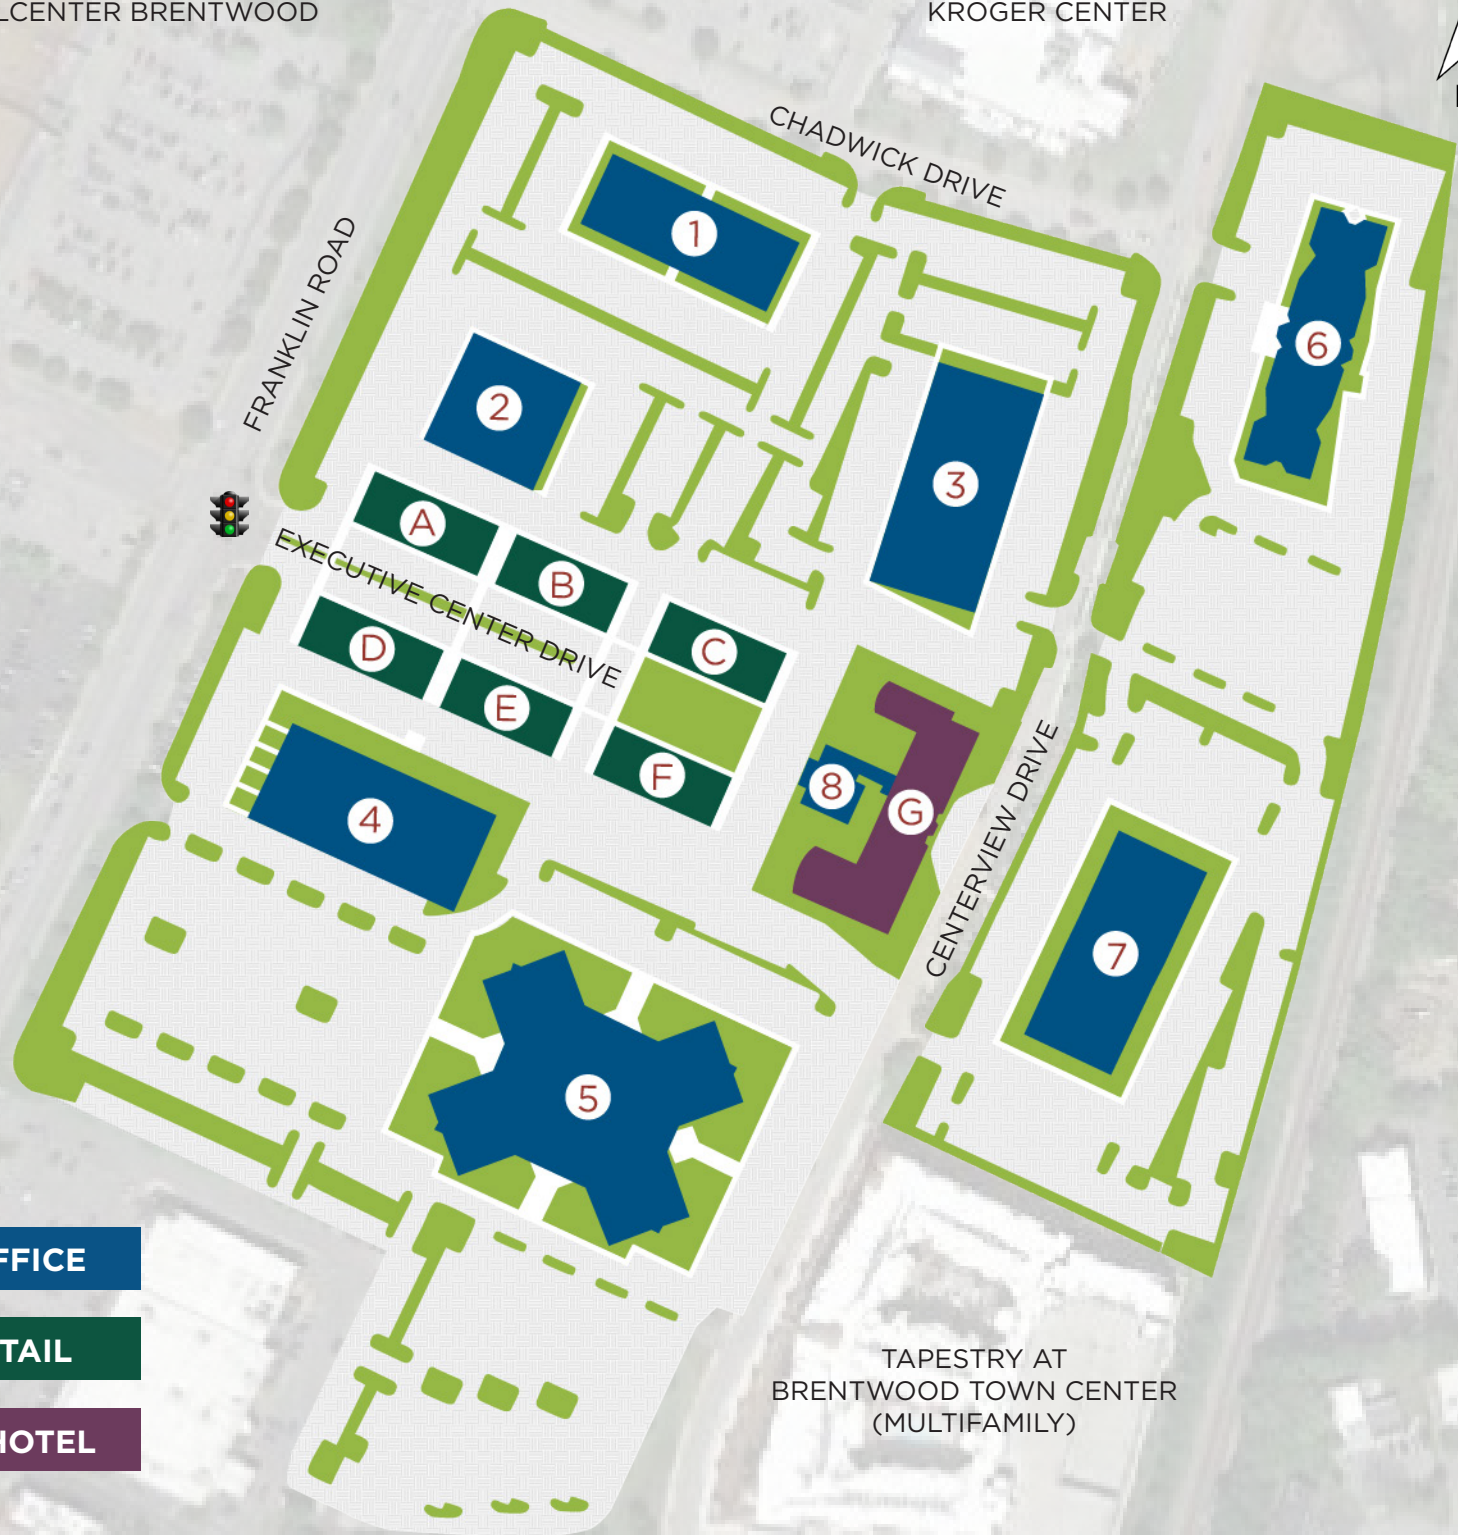

# MASTER PLAN

HILLCENTER BRENTWOOD

KROGER CENTER

500K SF OFFICE

40K SF RETAIL

126-ROOM HOTEL

TAPESTRY AT  
BRENTWOOD TOWN CENTER  
(MULTIFAMILY)