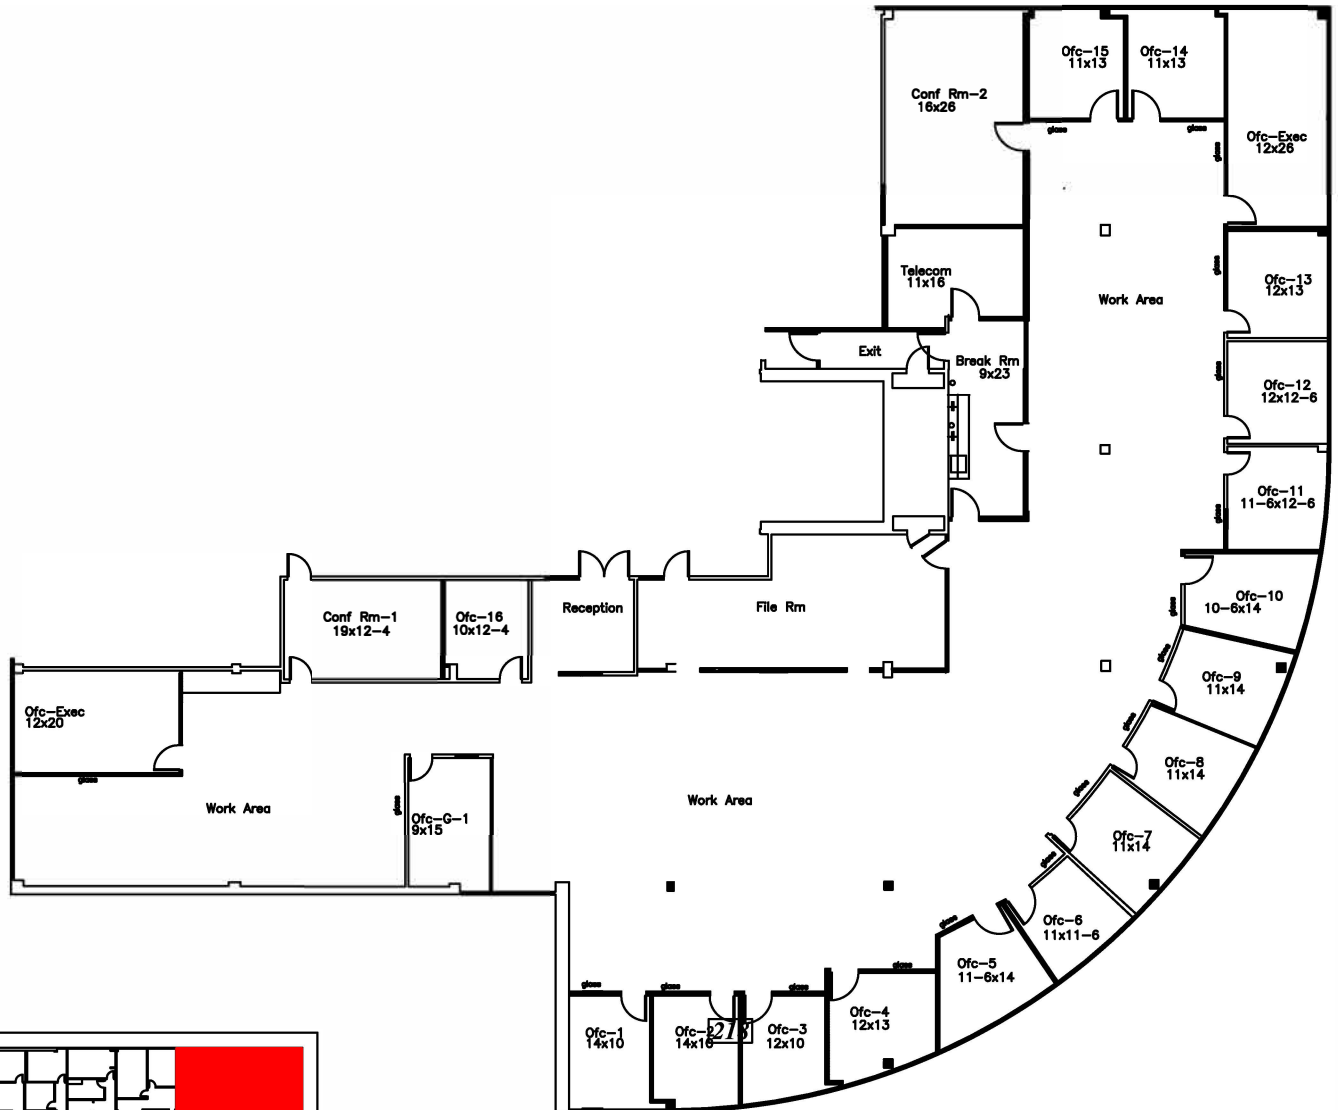

5865 RIDGEWAY CNTR PKWY
MEMPHIS, TN

SECOND FLOOR

11-10-2011

SUITE 200

Floor Plan Inset