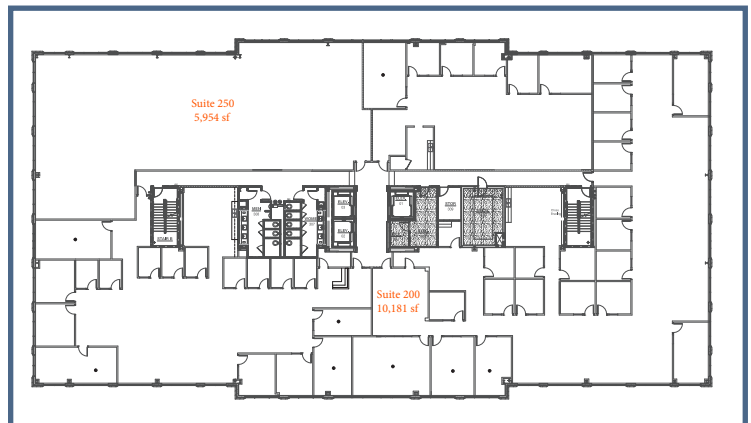

BERRY FARMS
TOWN CENTER
MASTER PLAN

- LEGEND:
- RETAIL
 - OFFICE
 - MULTI - FAMILY
 - MIXED-USE
 - HOTEL
 - SINGLE - FAMILY

CURRENT AVAILABILITIES

Second Floor

2000 Meridian Blvd, Suite 250 • Franklin, TN 37067 • 615-550-5575 • Boyle.com